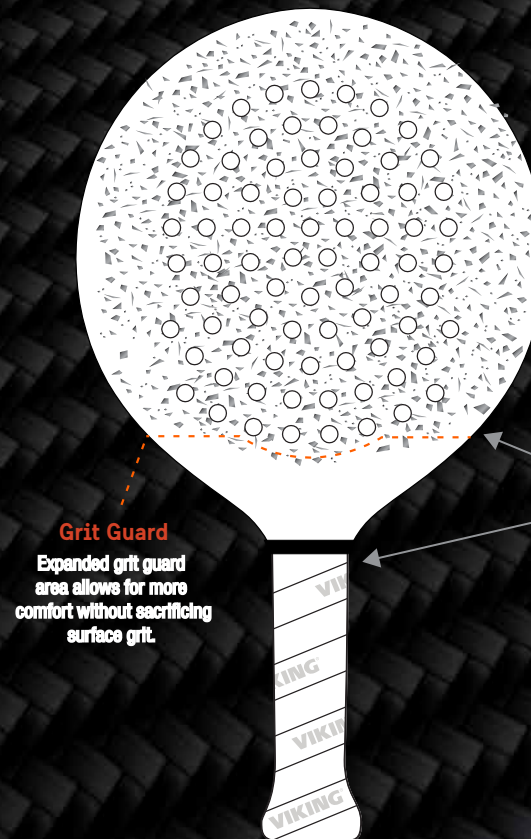

Drives and Lobs

A tasteful balance of qualities: easy power, spin and control are all abundantly present, but not in excessive amounts. Whether you are looking to roll the ball in, block it back, or take an aggressive cut, the CFS² paddle is the perfect tool for the job thanks to the easy acceleration and outstanding feel.

You can groove your drive game without fear of over-hitting, and the nice soft and fluid feel at impact will result in the most consistent lobbing experience.

Overheads

For spin overheads, those who want to produce those high-end specialty shots will find that there is enough mass in the paddle head to help knife the ball and keep it low.

Volleys

The CFS² finds the sweet spot between maneuverable and stable. Our proprietary technology will offer players what is probably the most sought after volleying advantage: increased ability to diffuse pace off incoming drives due to the paddle's near perfect stability at contact.

Serve

Effortless power controlled by spin that will bring the ball in – all thanks to the racquet's superb feel through contact and follow-through. It will never feel heavy or sluggish through the strike zone.

Grit Guard
Expanded grit guard area allows for more comfort without sacrificing surface grit.

CFS² CARBØN FIBER STABILITY

Carbon fiber weave wraps the entire throat of the paddle, giving it added stability and increased shock reduction without adding any weight.